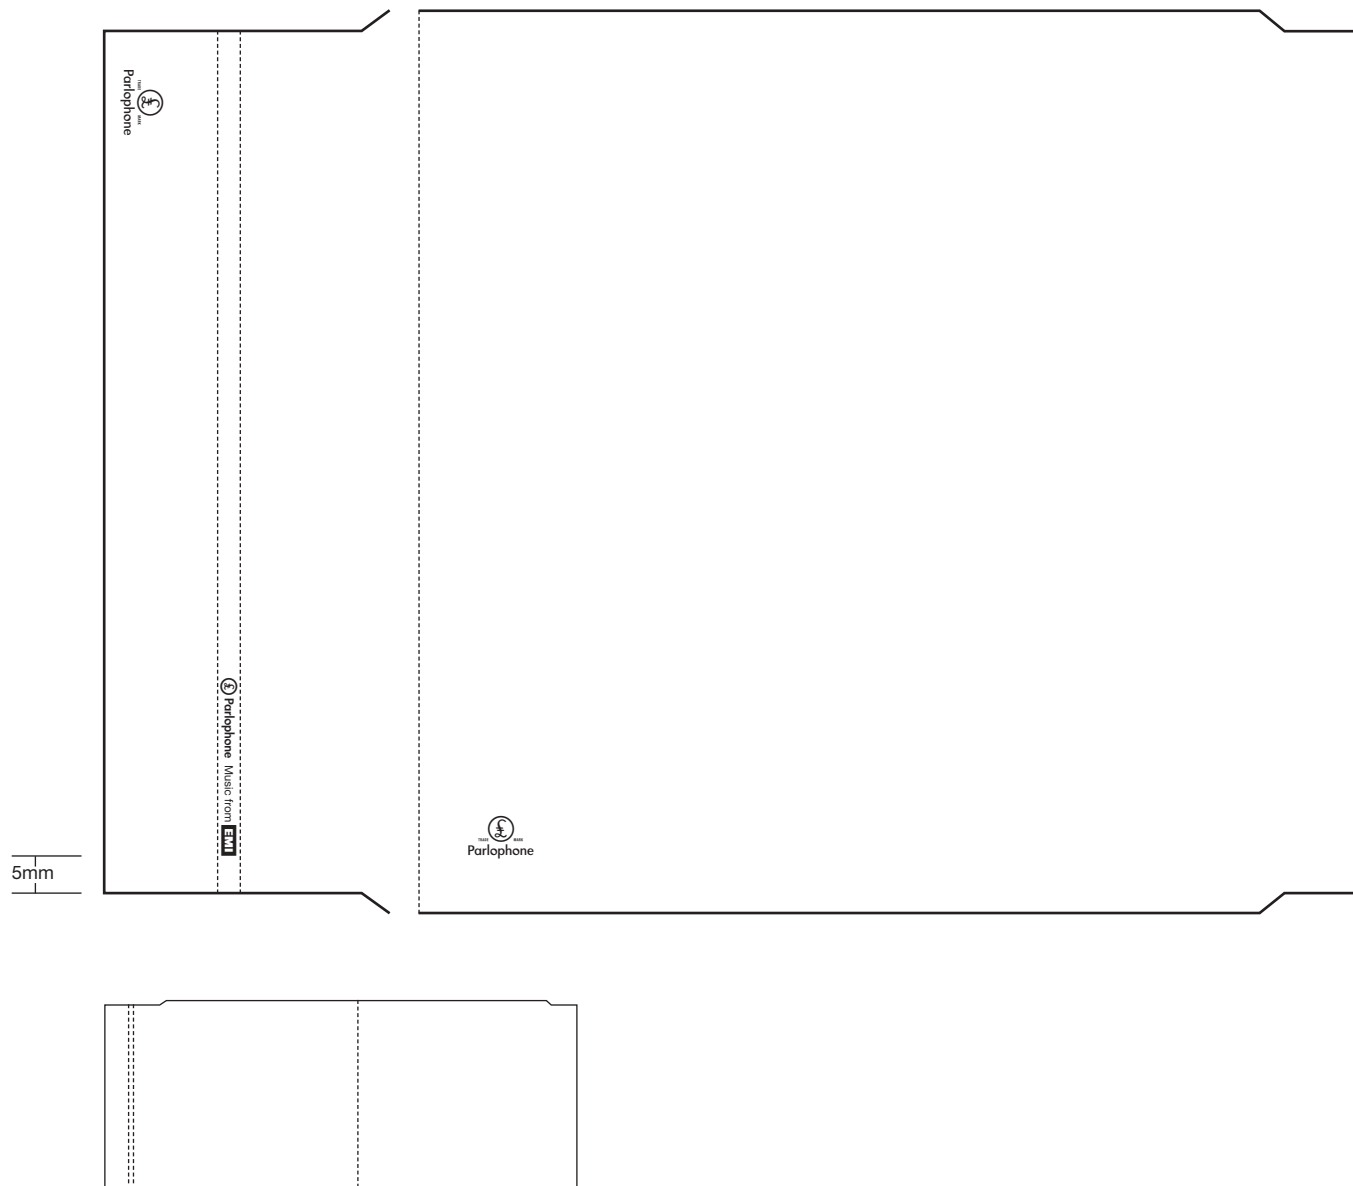

Parlophone Logo Guidelines

CD Slimline

Spine

Parlophone Spine Logo 7pt

Rainbow Parlophone Font - Keystroke: p

Music from 7pt

Rainbow Parlophone Font - Keystroke: =

EMI Logo 7pt

Rainbow Parlophone Font - Keystroke: shift 1

Logo must be positioned 5mm from the bottom and centred in the spine

Flap

Parlophone Logo 16pt

Rainbow Parlophone Font - Keystroke: j

Back Panel

Parlophone Logo 16pt

Rainbow Parlophone Font - Keystroke: j