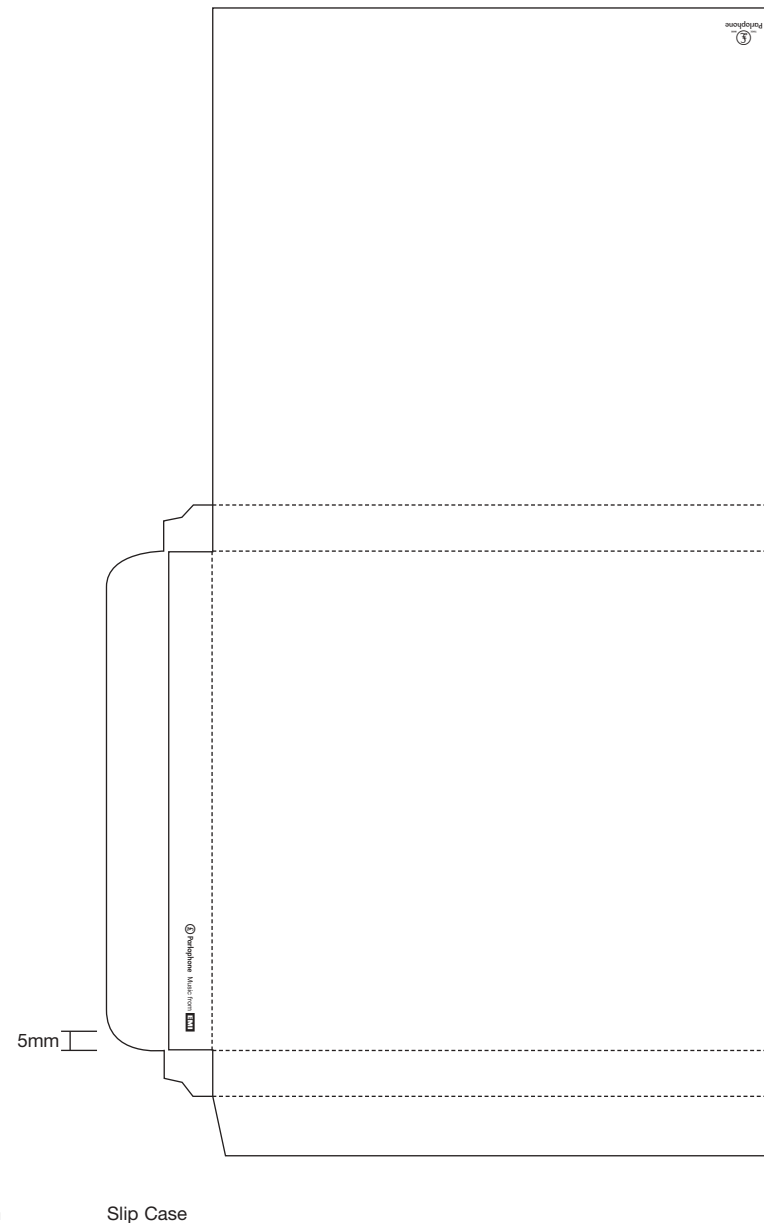

Parlophone Logo Guidelines

CD O Card / Slip Case

O Card

Parlophone Spine Logo 8pt
Rainbow Parlophone Font - Keystroke: p

Music from 8pt
Rainbow Parlophone Font - Keystroke: =

EMI Logo 8pt
Rainbow Parlophone Font - Keystroke: shift 1

Logo must be positioned 5mm from the right edge and centred in the spine

Back Panel

Parlophone Logo 16pt
Rainbow Parlophone Font - Keystroke: j

Slip Case

Parlophone Spine Logo 8pt
Rainbow Parlophone Font - Keystroke: p

Music from 8pt
Rainbow Parlophone Font - Keystroke: =

EMI Logo 8pt
Rainbow Parlophone Font - Keystroke: shift 1

Logo must be positioned 5mm from the bottom and centred in the spine

Back Panel

Parlophone Logo 16pt
Rainbow Parlophone Font - Keystroke: j

Slip Case