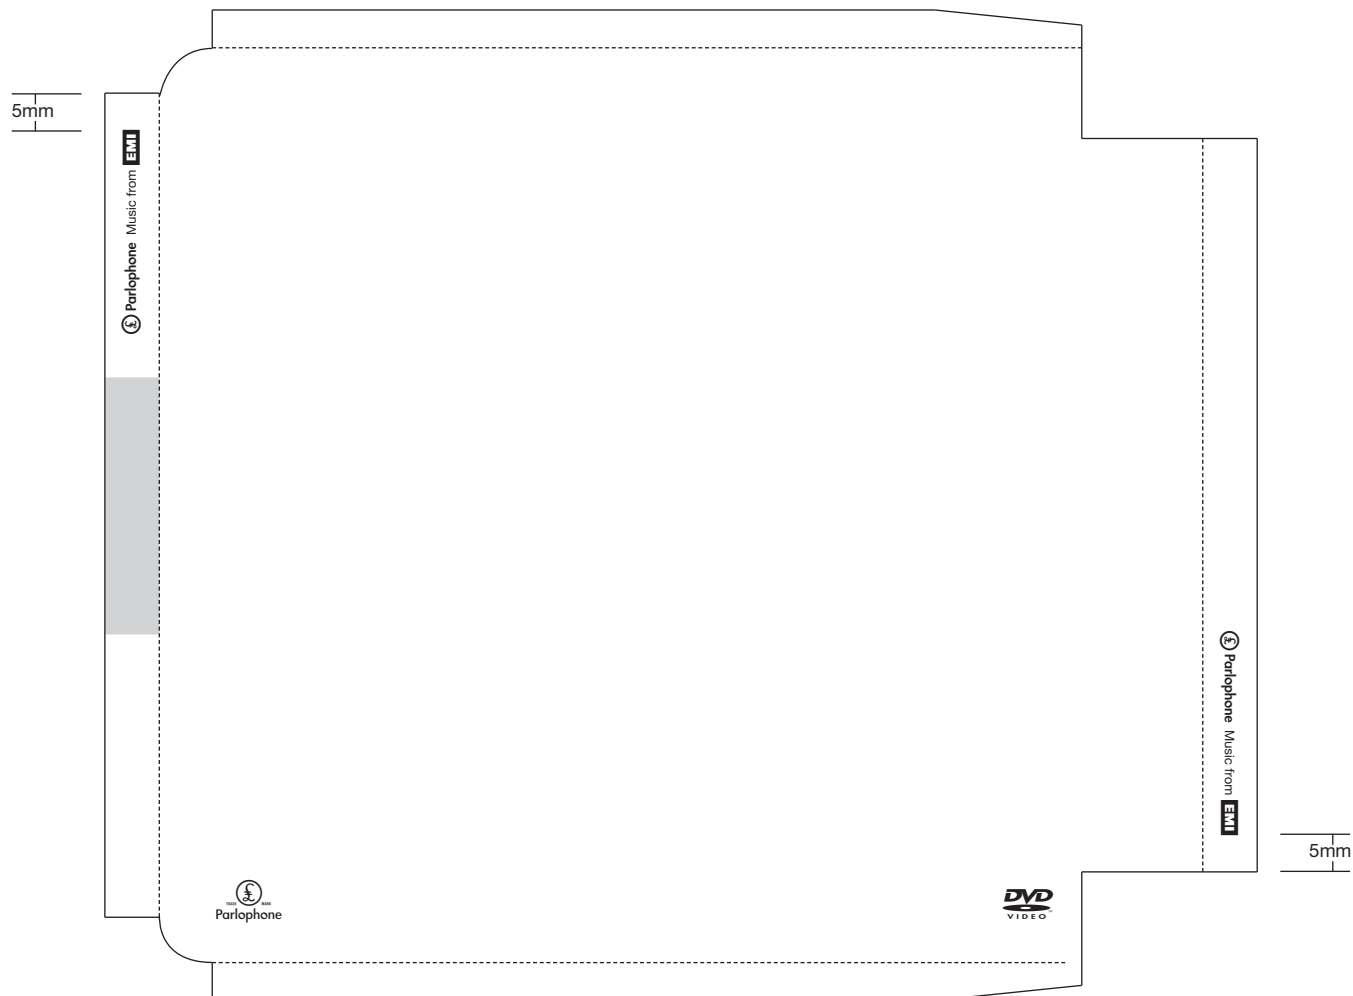

Parlophone Logo Guidelines

DVD Super Jewel Case

Spine

Parlophone Spine Logo 8pt

Rainbow Parlophone Font - Keystroke: p

Music from 8pt

Rainbow Parlophone Font - Keystroke: =

EMI Logo 8pt

Rainbow Parlophone Font - Keystroke: shift 1

Logo must be positioned 5mm from the top and centred in the spine

Outer Inlay

Parlophone Logo 16pt

Rainbow Parlophone Font - Keystroke: j

DVD Logo 14pt

Rainbow Five Font - Keystroke: i (DVD Video)

Rainbow Five Font - Keystroke: h (DVD Audio)