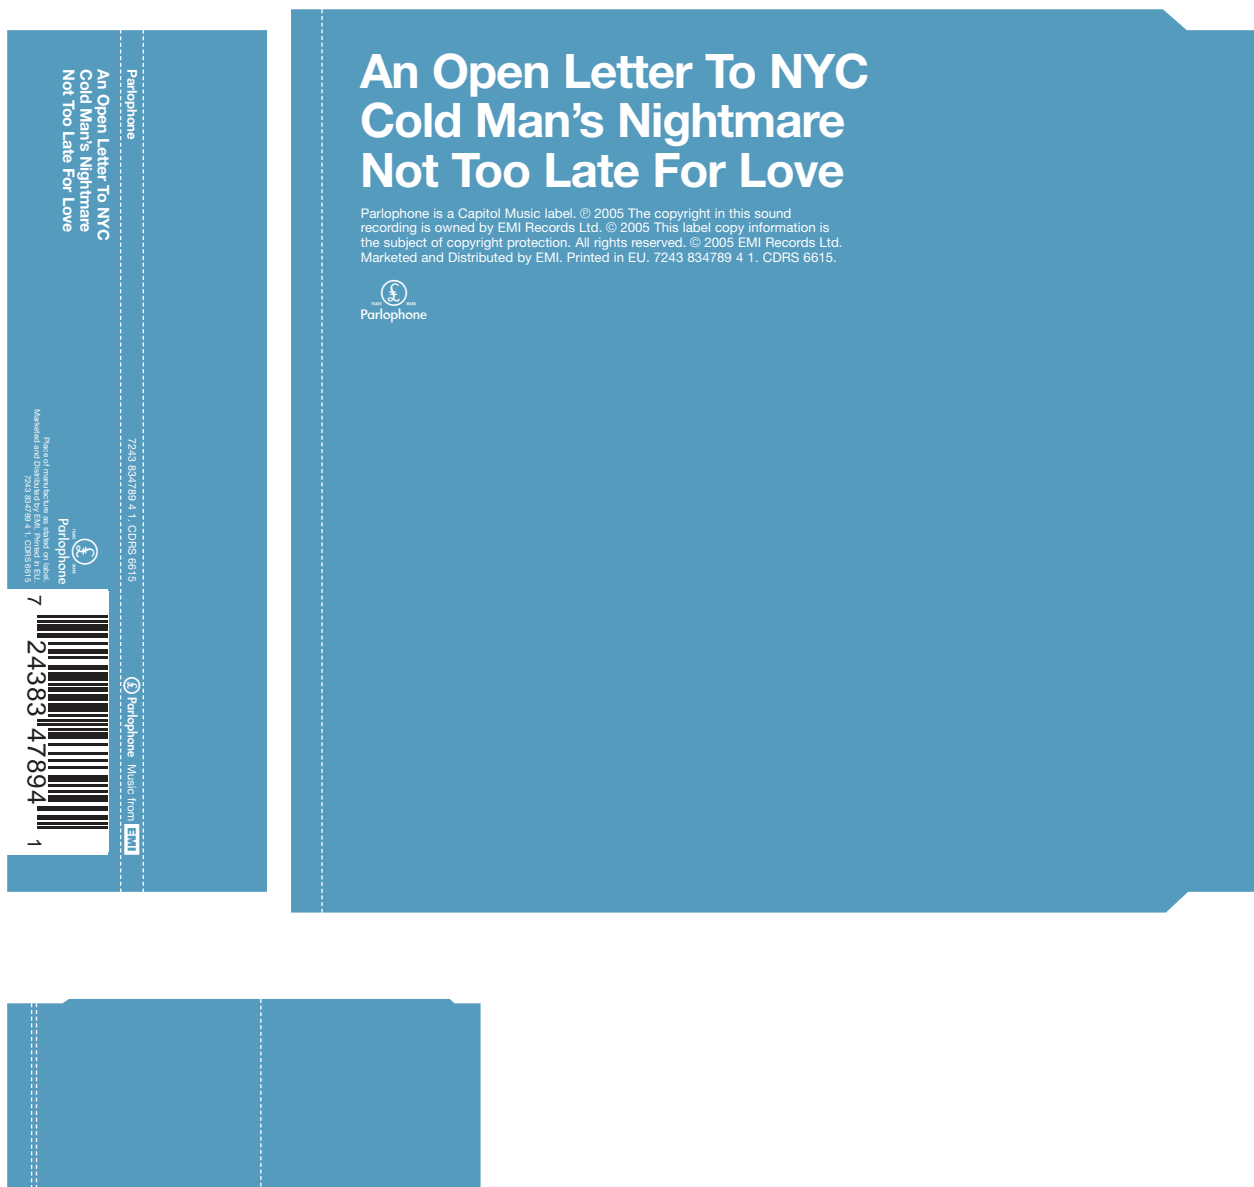

Parlophone Logo Guidelines

Artwork Sample

CD Slimline